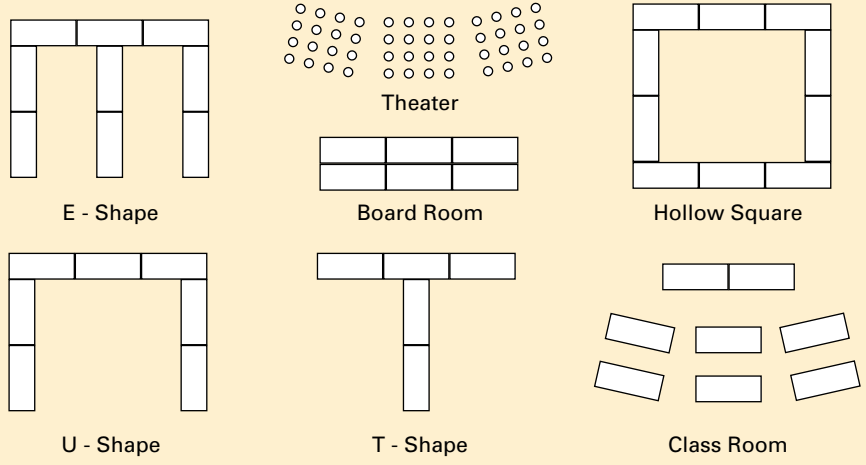

Convention Entrance

CONFIGURATION OPTIONS

Round tables also available.

Capacity	Forest Ballroom	Oak, Maple, Elm, Pine Rooms	Birch Room (Foyer)
Board Room	200	50	n/a
Class Room	200	50	n/a
Banquet	350	65	n/a
Theater	650	150	n/a
Reception	750	175	100
Dimensions	66' x 96'	66' x 24'	30' x 18'
Ceiling	11'	11'	11'
Square Feet	6336	1584	540