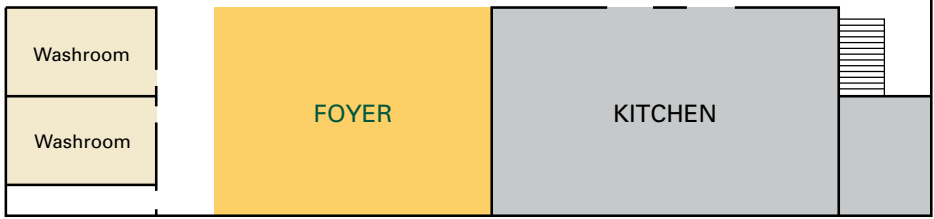

Convention Entrance

CONFIGURATION OPTIONS

Round tables also available.

Capacity	Forest Ballroom	Oak, Maple, Elm, Pine Rooms	Birch Room (Foyer)
Board Room	200	50	n/a
Class Room	200	50	n/a
Banquet	350	65	n/a
Theater	650	150	n/a
Reception	750	175	100
Dimensions	66' x 96'	66' x 24'	30' x 18'
Ceiling	11'	11'	11'
Square Feet	6336	1584	540