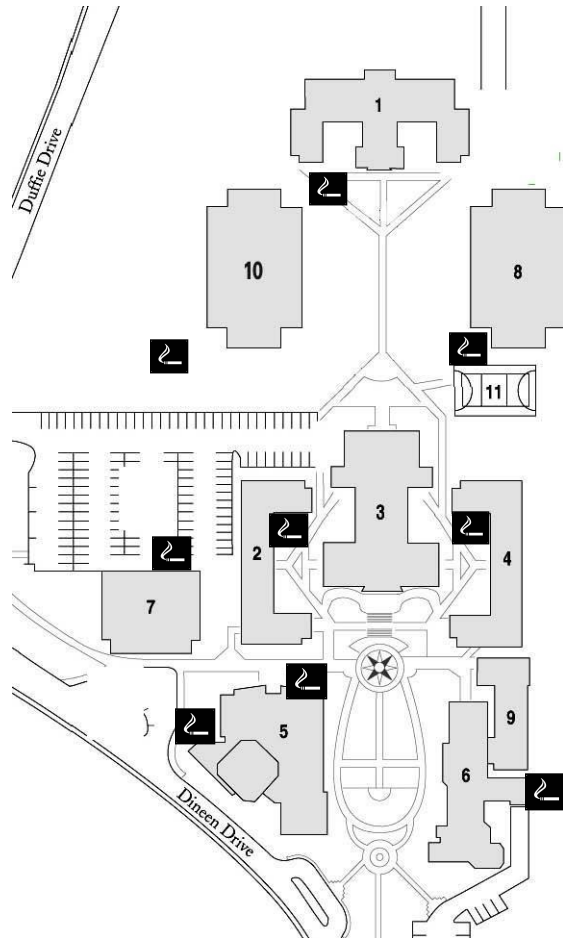

### Designated Smoking Areas

All smoking areas are designated:

1. Holy Cross House
2. Vanier Hall
3. George Martin Hall
4. Harrington Hall
5. Sir James Dunn Hall
6. Edmund Casey Hall
7. J.B. O'Keefe Fitness Centre
8. Brian Mulroney Hall
9. Welcome Centre (Admissions)
10. Margaret Norrie McCain Hall
11. Rigby Hall
12. Chatham Hall